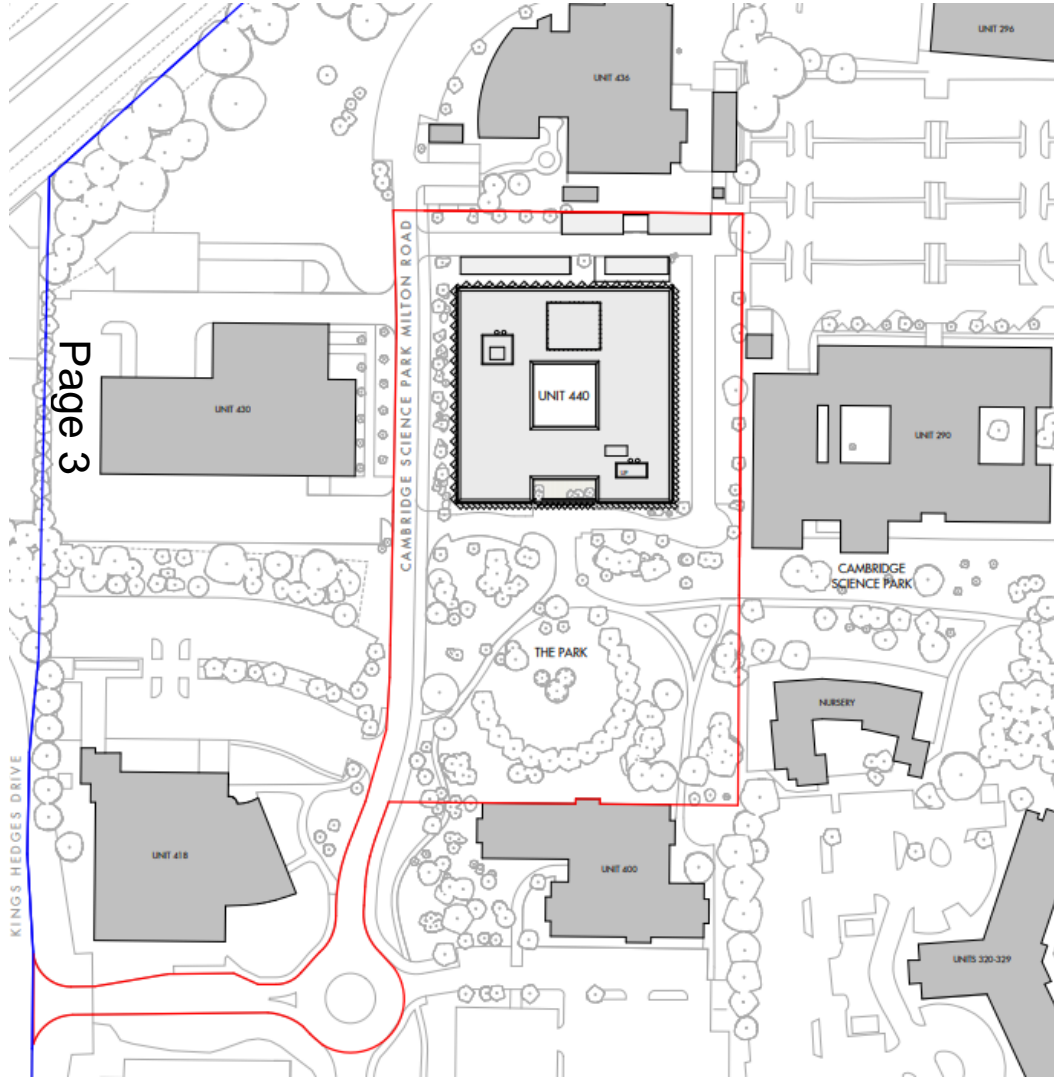

Joint
Development
Control
Committee
21 August 2024

GREATER CAMBRIDGE
SHARED PLANNING

24/01079/FUL

Site address: 440 Cambridge Science Park, Milton, Cambridge,
South Cambridgeshire

Page 2

Proposal:

Erection of a Research and Development / Office building (use Class E) and associated landscaping, car and cycle parking, infrastructure works and plant.

Site and location plans

Elevations

Page 4

LANDSCAPE

4.7 Illustrative layout

Floorplans

View from Cambridge Science Park Milton Road