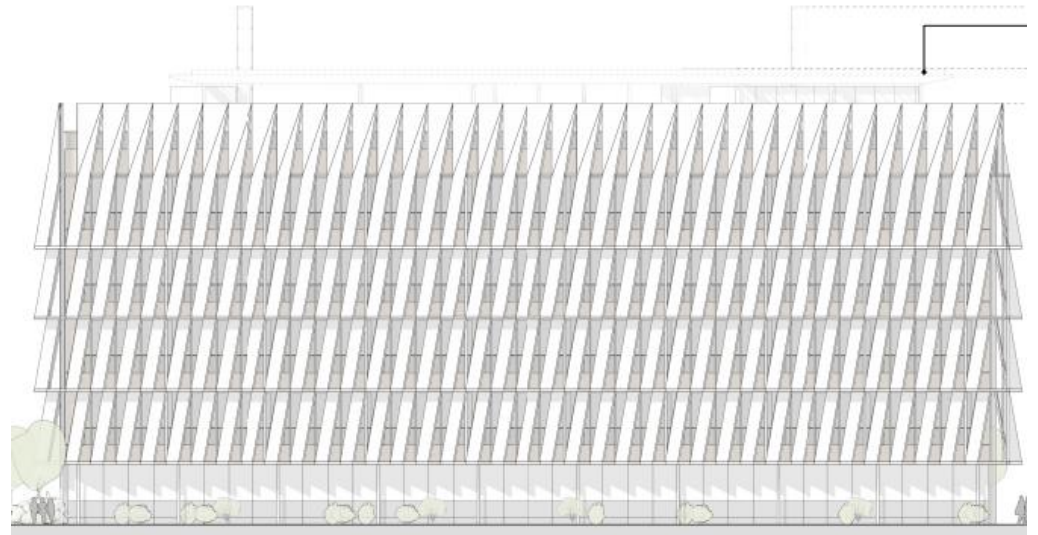

Joint
Development
Control
Committee
21 August 2024

GREATER CAMBRIDGE
SHARED PLANNING

24/01079/FUL

Site address: 440 Cambridge Science Park, Milton, Cambridge,
South Cambridgeshire

Page 2

Proposal:

Erection of a Research and Development / Office building (use Class E) and associated landscaping, car and cycle parking, infrastructure works and plant.

Site and location plans

Elevations

Page 4

LANDSCAPE

4.7 Illustrative layout

Floorplans

View from Cambridge Science Park Milton Road