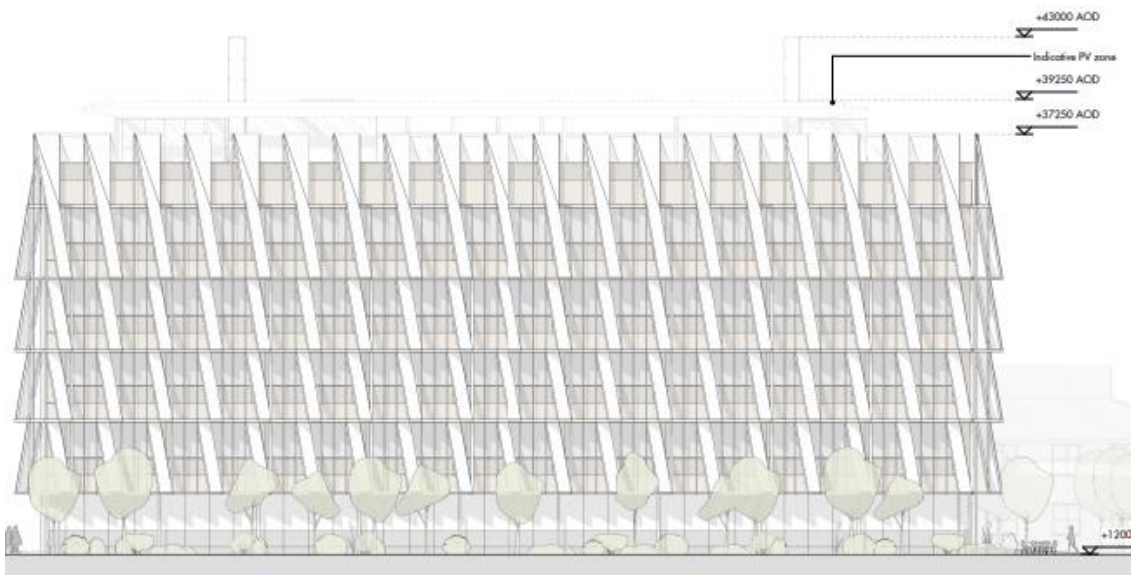

Joint
Development
Control
Committee
21 August 2024

GREATER CAMBRIDGE
SHARED PLANNING

24/01079/FUL

Site address: 440 Cambridge Science Park, Milton, Cambridge,
South Cambridgeshire

Page 2

Proposal:

Erection of a Research and Development / Office building (use Class E) and associated landscaping, car and cycle parking, infrastructure works and plant.

Site and location plans

Elevations

Page 4

LANDSCAPE

4.7 Illustrative layout

Floorplans

View from Cambridge Science Park Milton Road