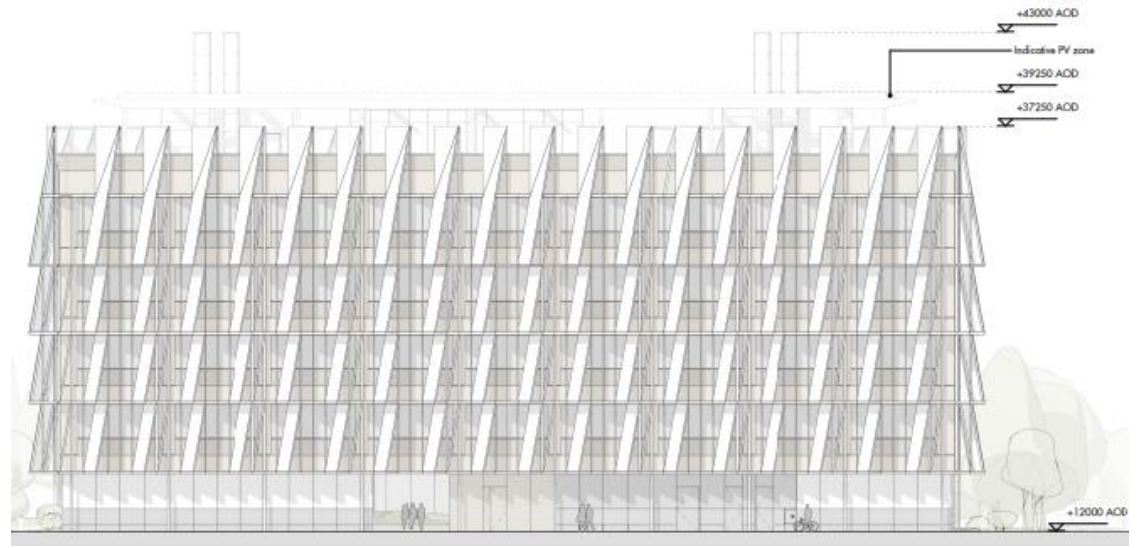

Joint
Development
Control
Committee
21 August 2024

GREATER CAMBRIDGE
SHARED PLANNING

24/01079/FUL

Site address: 440 Cambridge Science Park, Milton, Cambridge,
South Cambridgeshire

Page 2

Proposal:

Erection of a Research and Development / Office building (use Class E) and associated landscaping, car and cycle parking, infrastructure works and plant.

Site and location plans

Elevations

Page 4

LANDSCAPE

4.7 Illustrative layout

Floorplans

View from Cambridge Science Park Milton Road