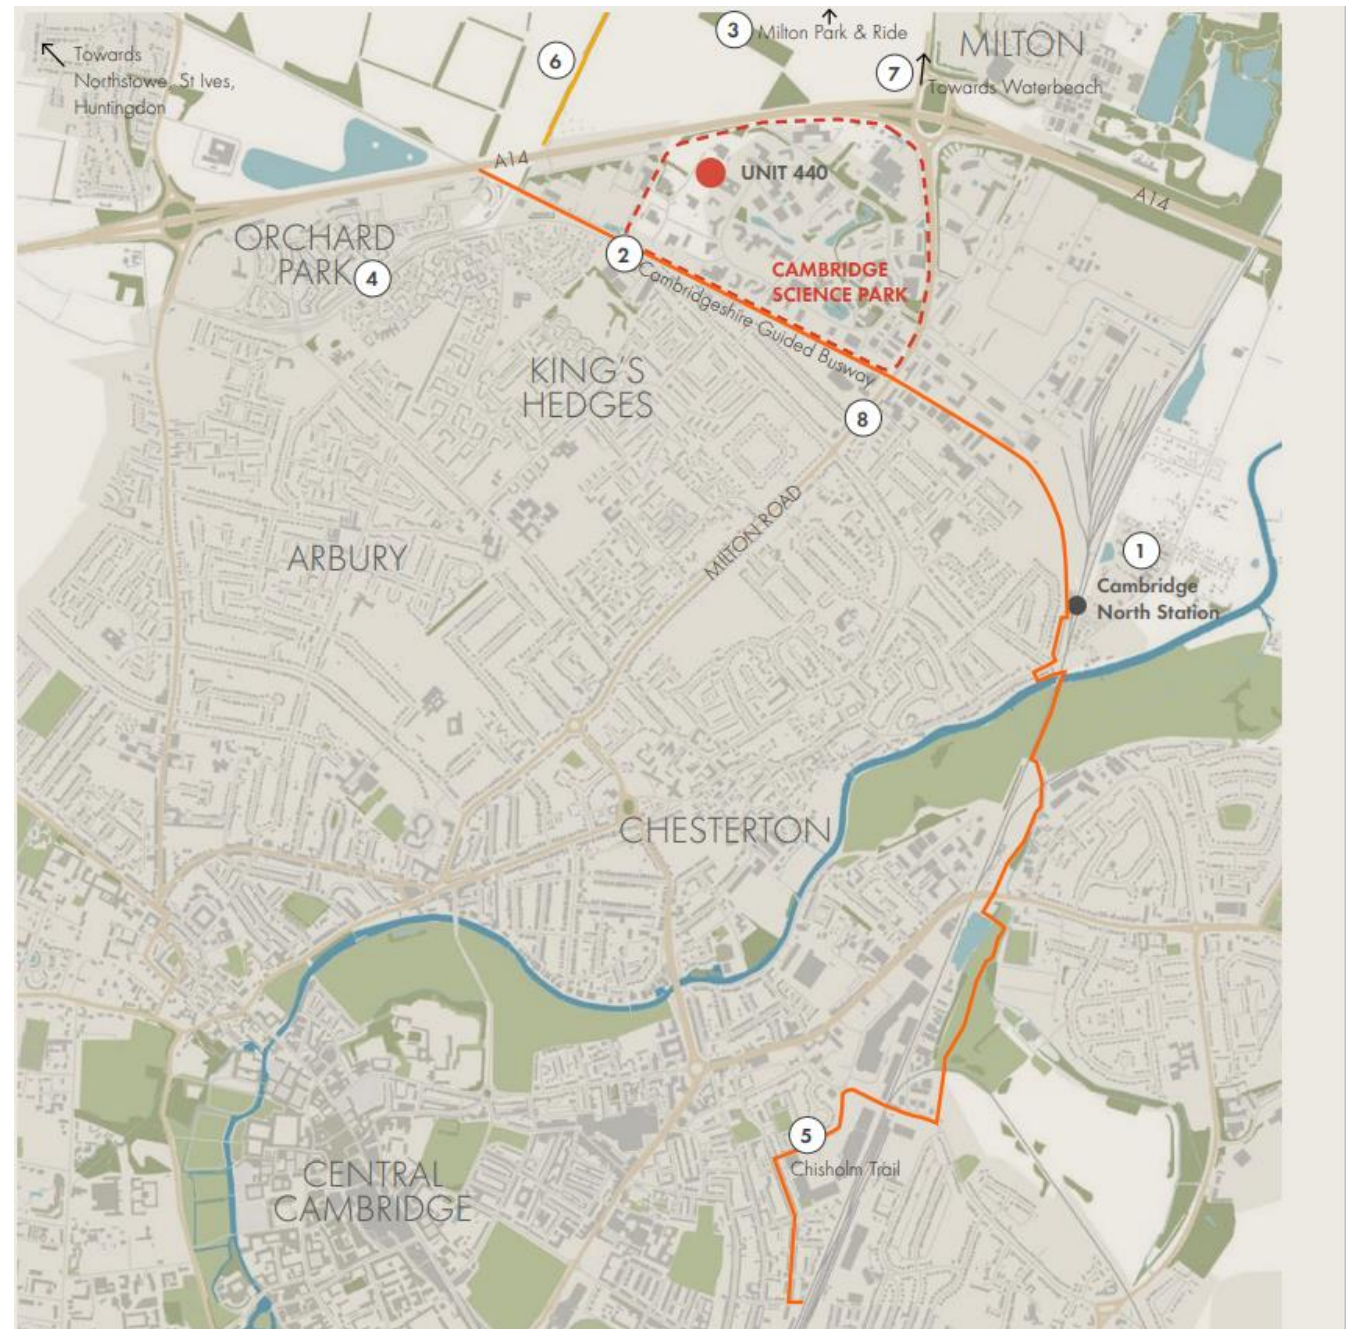

Joint
Development
Control
Committee
21 August 2024

GREATER CAMBRIDGE
SHARED PLANNING

24/01079/FUL

Site address: 440 Cambridge Science Park, Milton, Cambridge,
South Cambridgeshire

Page 2

Proposal:

Erection of a Research and Development / Office building (use Class E) and associated landscaping, car and cycle parking, infrastructure works and plant.

Site and location plans

Elevations

Page 4

LANDSCAPE

4.7 Illustrative layout

Floorplans

View from Cambridge Science Park Milton Road