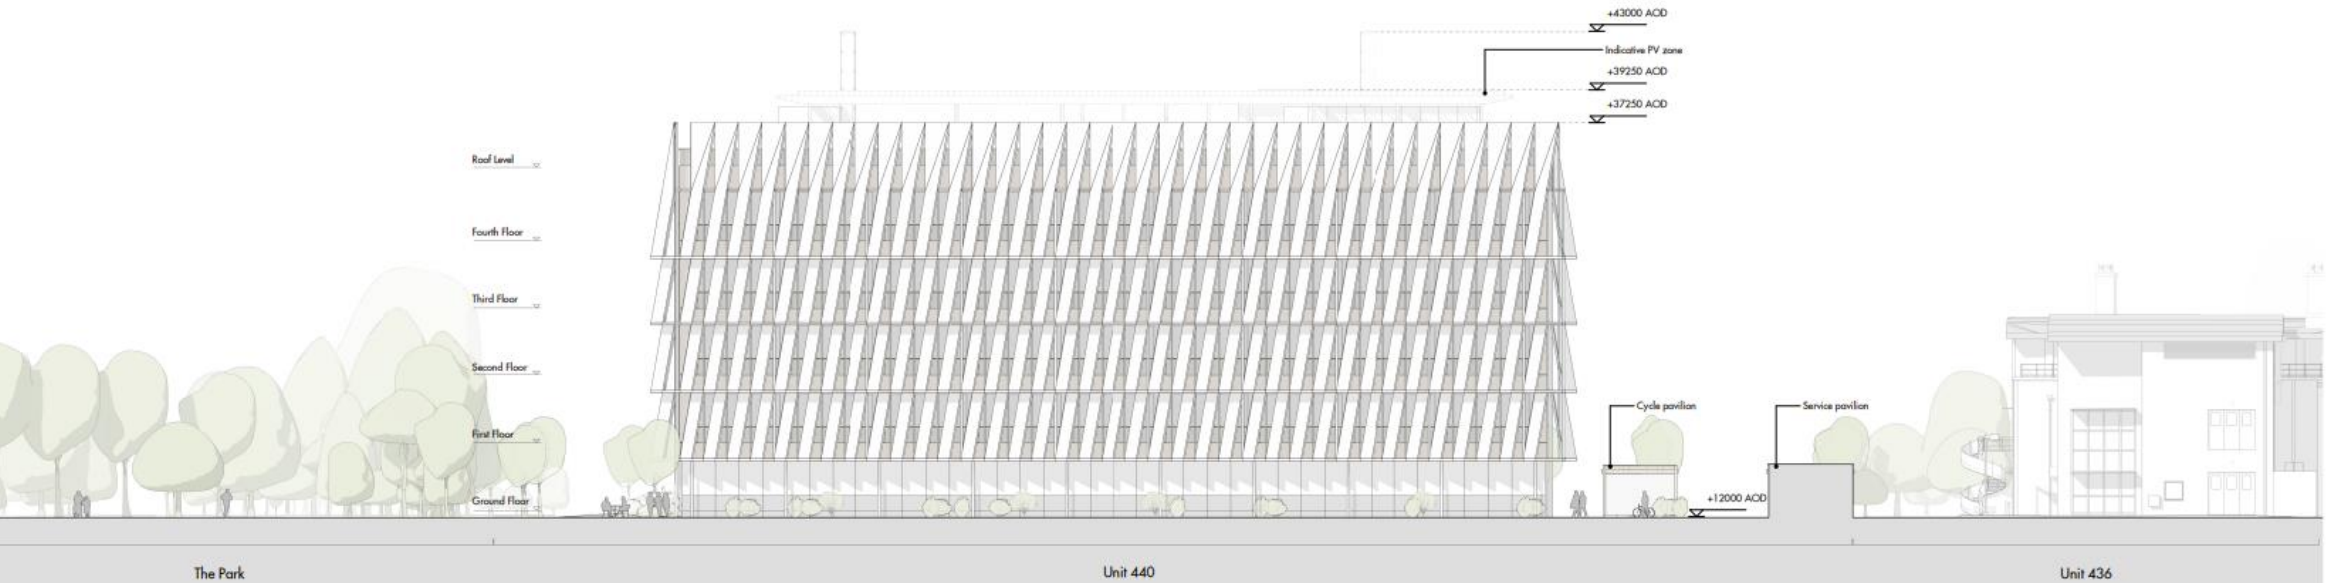

Joint
Development
Control
Committee
21 August 2024

GREATER CAMBRIDGE
SHARED PLANNING

24/01079/FUL

Site address: 440 Cambridge Science Park, Milton, Cambridge,
South Cambridgeshire

Page 2

Proposal:

Erection of a Research and Development / Office building (use Class E) and associated landscaping, car and cycle parking, infrastructure works and plant.

Site and location plans

Elevations

Page 4

LANDSCAPE

4.7 Illustrative layout

Floorplans

View from Cambridge Science Park Milton Road