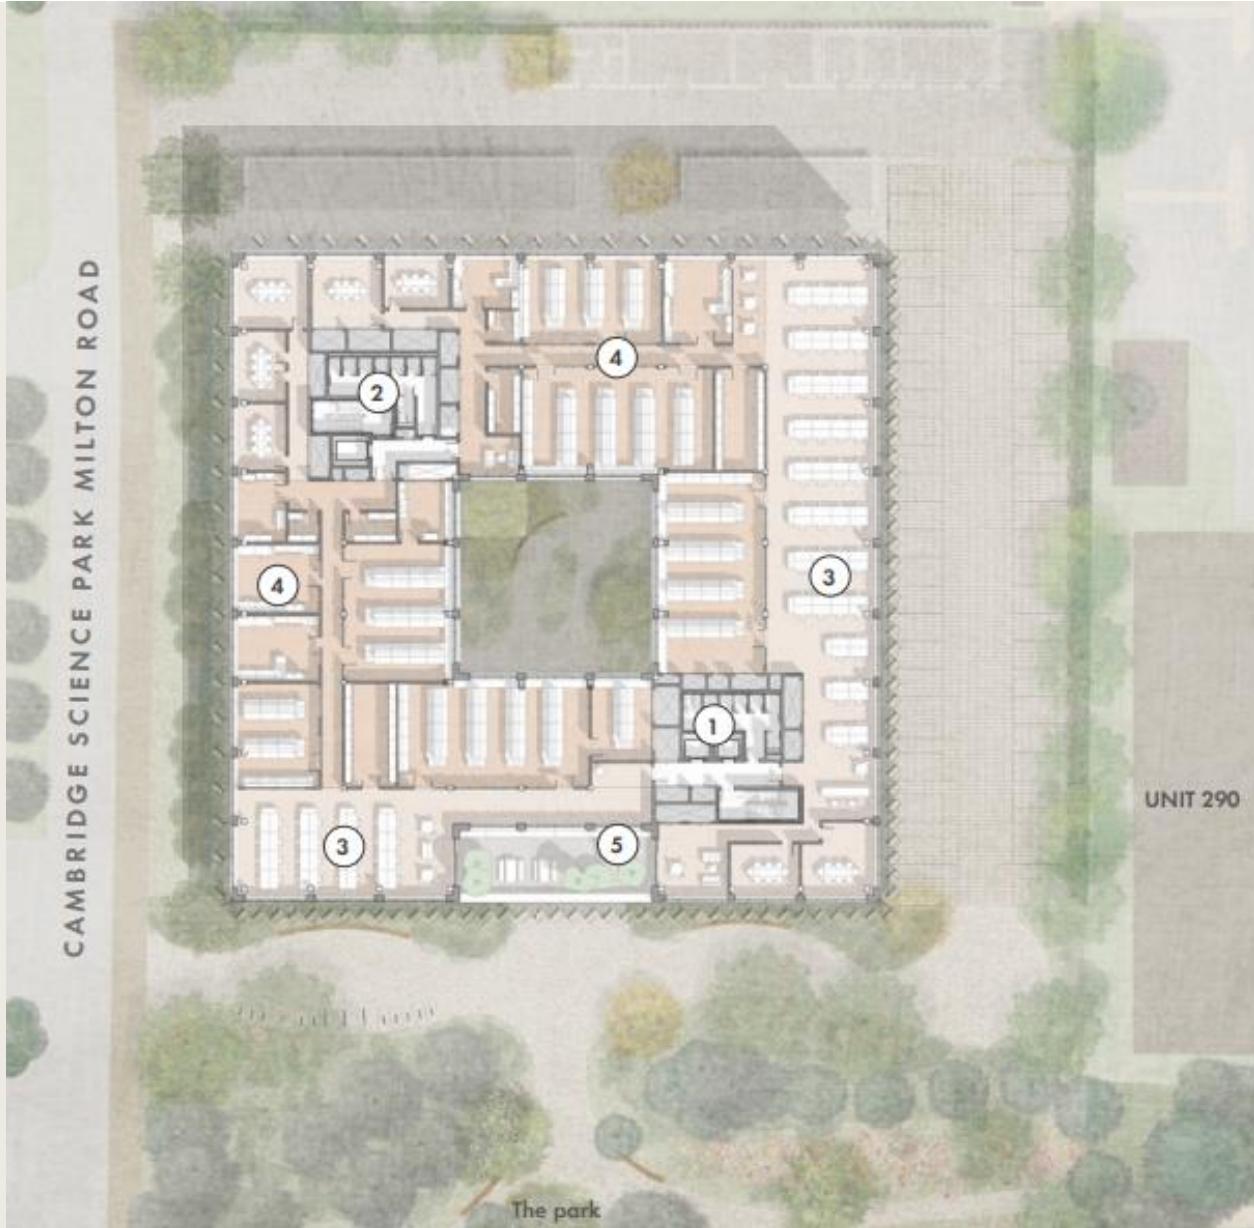

Joint
Development
Control
Committee
21 August 2024

GREATER CAMBRIDGE
SHARED PLANNING

24/01079/FUL

Site address: 440 Cambridge Science Park, Milton, Cambridge,
South Cambridgeshire

Page 2

Proposal:

Erection of a Research and Development / Office building (use Class E) and associated landscaping, car and cycle parking, infrastructure works and plant.

Site and location plans

Elevations

Page 4

LANDSCAPE

4.7 Illustrative layout

Floorplans

View from Cambridge Science Park Milton Road